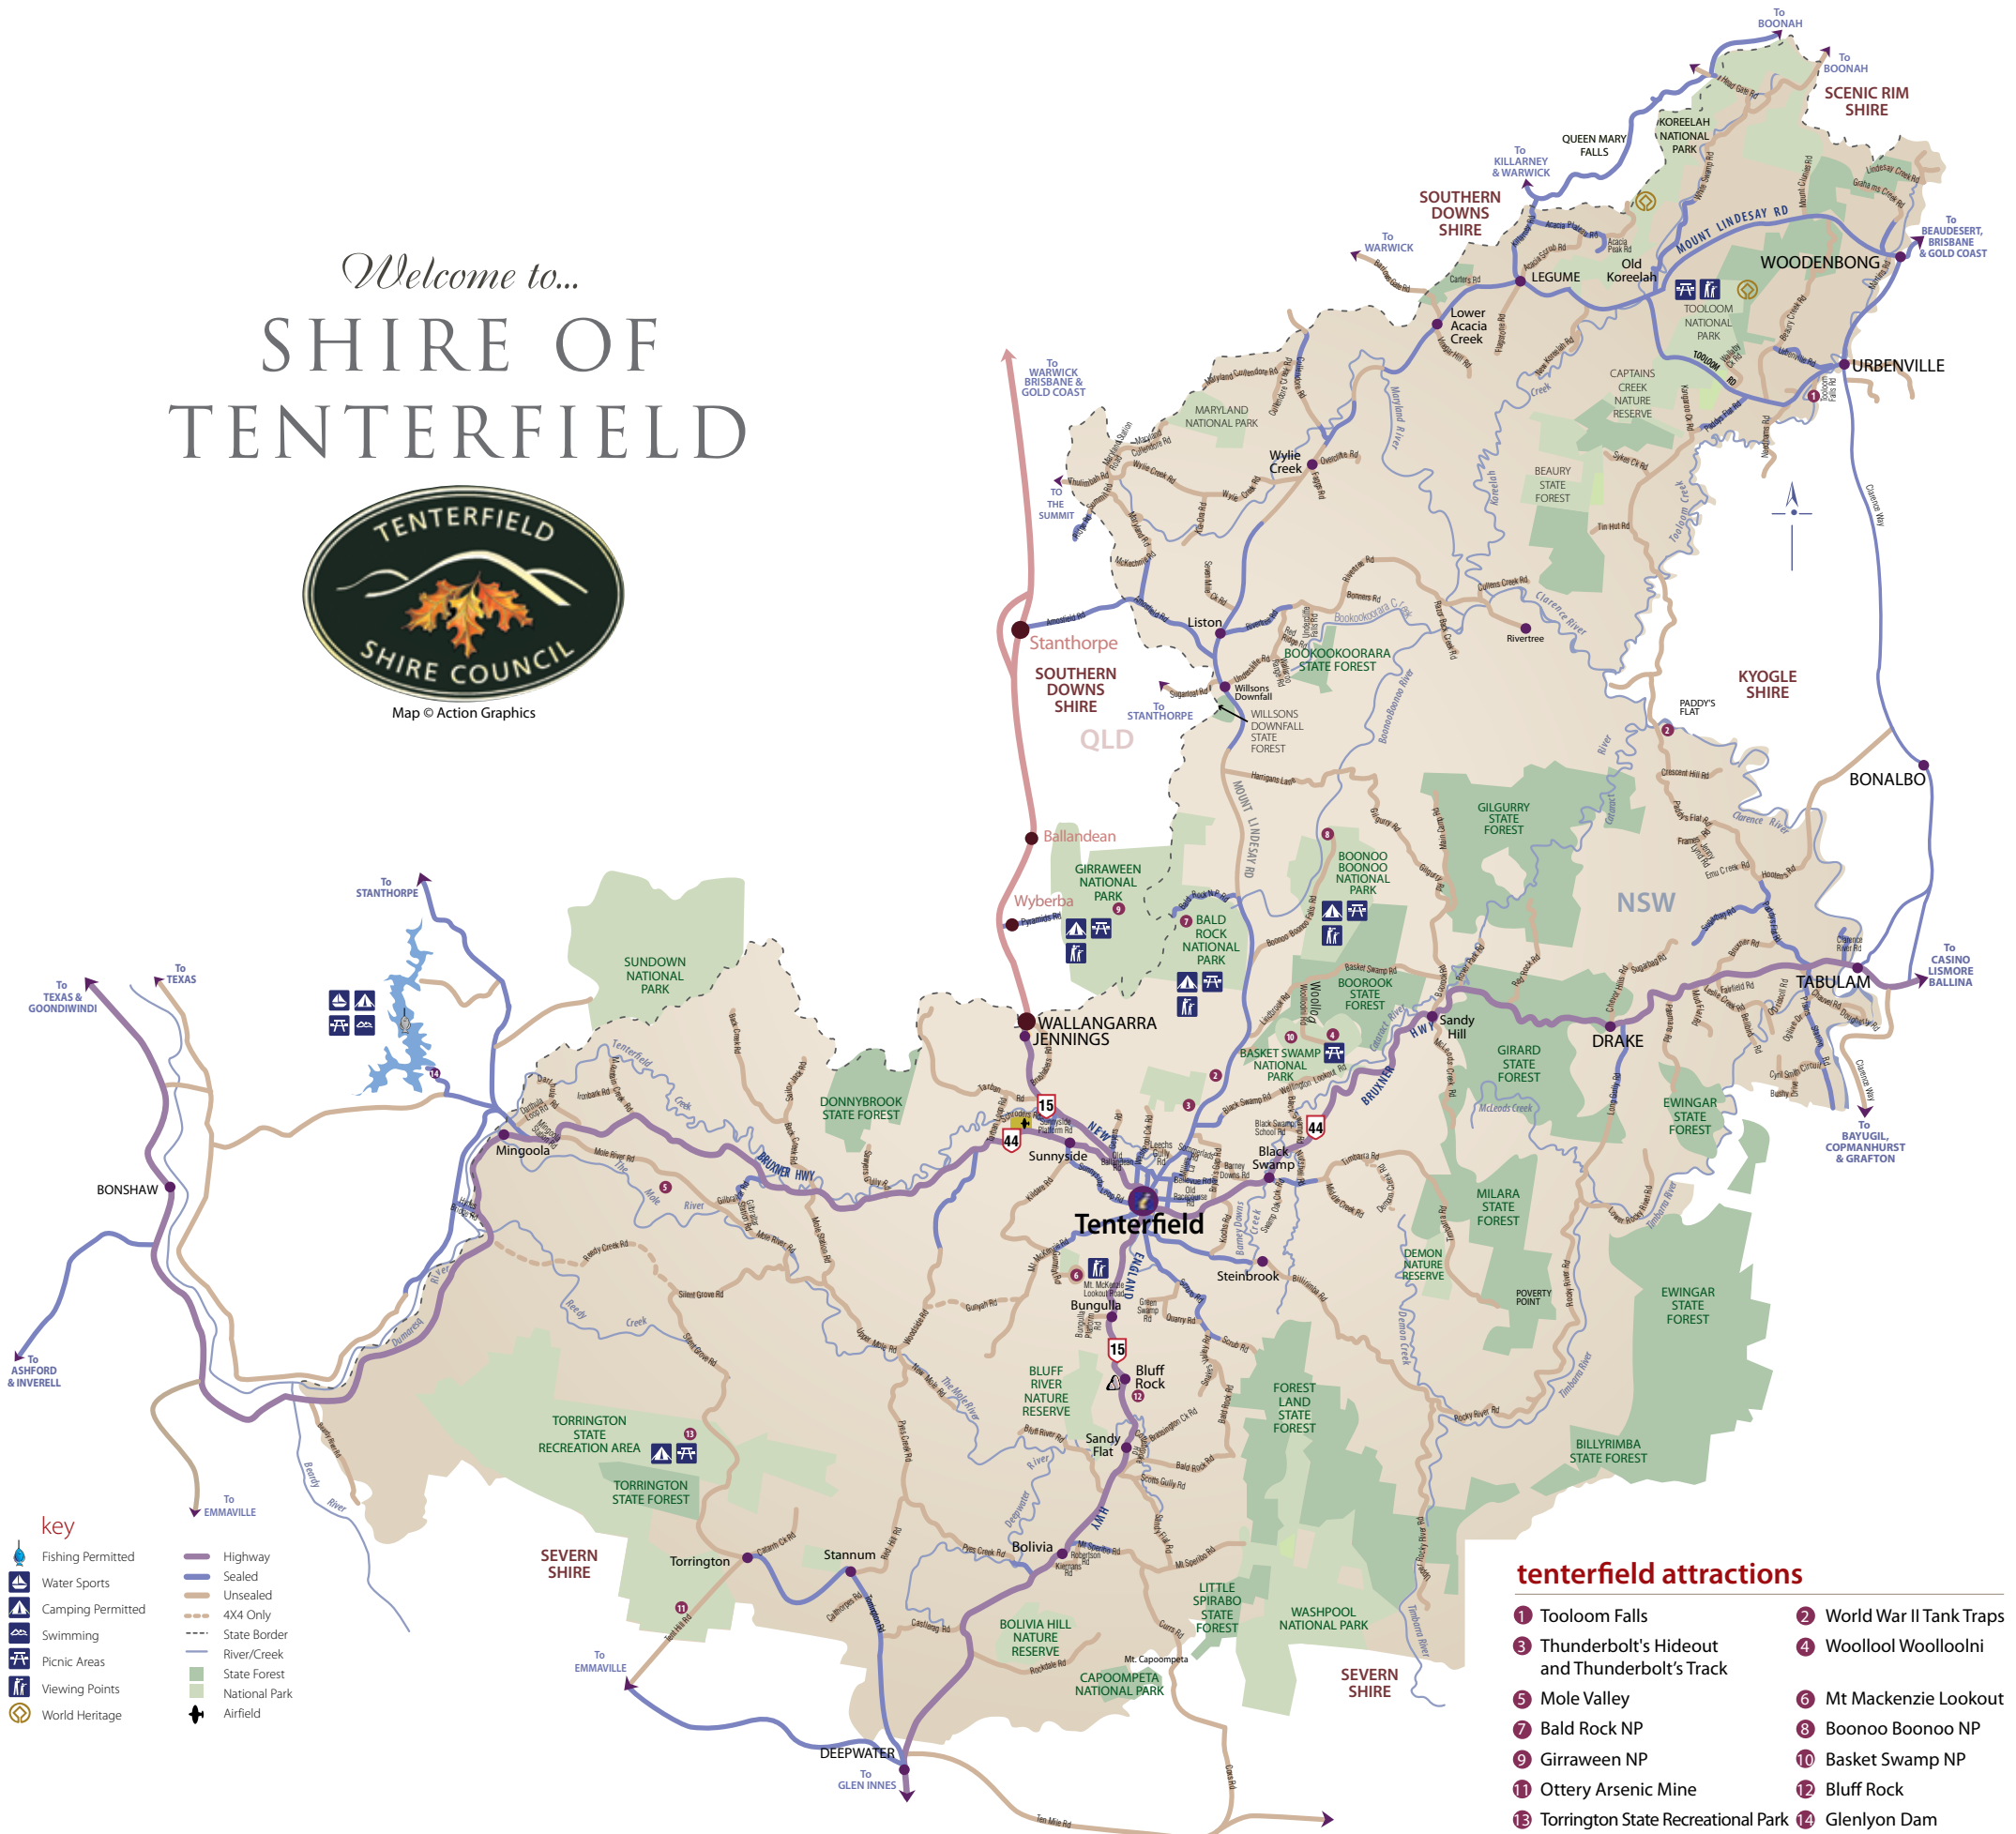

Welcome to...

SHIRE OF TENTERFIELD

Map © Action Graphics

tenterfield attractions

- | | |
|---|---------------------------|
| 1 Tooloom Falls | 2 World War II Tank Traps |
| 3 Thunderbolt's Hideout and Thunderbolt's Track | 4 Woolool Woolloolni |
| 5 Mole Valley | 6 Mt Mackenzie Lookout |
| 7 Bald Rock NP | 8 Boonoo Boonoo NP |
| 9 Girraween NP | 10 Basket Swamp NP |
| 11 Ottery Arsenic Mine | 12 Bluff Rock |
| 13 Torrington State Recreational Park | 14 Glenlyon Dam |